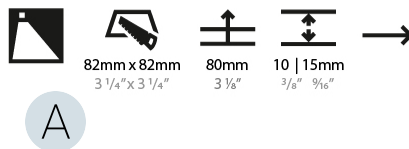

1. To build a product code in our configurator select the specify button on the base model # product page
2. To build a manual product code on this datasheet choose from the options listed below in blue font and add the suffix to the base model #

GENERAL

Series: Delight
Subseries: Delight Gooo!
Brand: Prolicht
Division: Architectural
Mounting Type: Recessed
Mounting Location: Wall
Subcategory: Step Light

PHYSICAL

Shape: Square
Length (mm): 90
Length (in): 3 9/16
Height (mm): 90
Depth (mm): 72
Height (in): 3 9/16
Depth (in): 2 13/16
Min. Recessing Depth (mm): 15
Min. Recessing Depth (in): 9/16
Light Distribution: Asymmetric
Weight (kg): 0.3
Weight (lbs): 0.66
Fixture Finish: SSR / BKV / CWI / CRY / HAB / UFT / ITA / RUA / FTG / MYG / LOD / PUS / FRO / FUP / KIA / POP / BLS / SPG / MEY / GOH / GUM / CHC / COM / ABZ / JAG / OBR / MOS / ROR
Fixture Material: Aluminum

ELECTRICAL

Lamp Type: LED (Zhaga Standard)
Input Wattage (W): 2.2
Total Output Wattage (W): 2
Dimming: Non-Dimming / Phase Dimming (120Vac only) / 0-10V Dimming
Driver Included: No
Driver Location: Remote
Driver Type: Constant Current - Universal
Driver Class: Class 2
Input Voltage (V): 120 - 277
Constant Current (MA): 700

LED

Number of LEDs: 1
Color Temperature (°K): 2700 / 3000 / 4000
Max. Delivered Lumen (lm): 50
CRI: >90 CRI
Lamp Life (hrs): 50000

OPTICAL

RATINGS AND CERTIFICATIONS

Certified By: Certified for North American Standards
IP rating: IP20